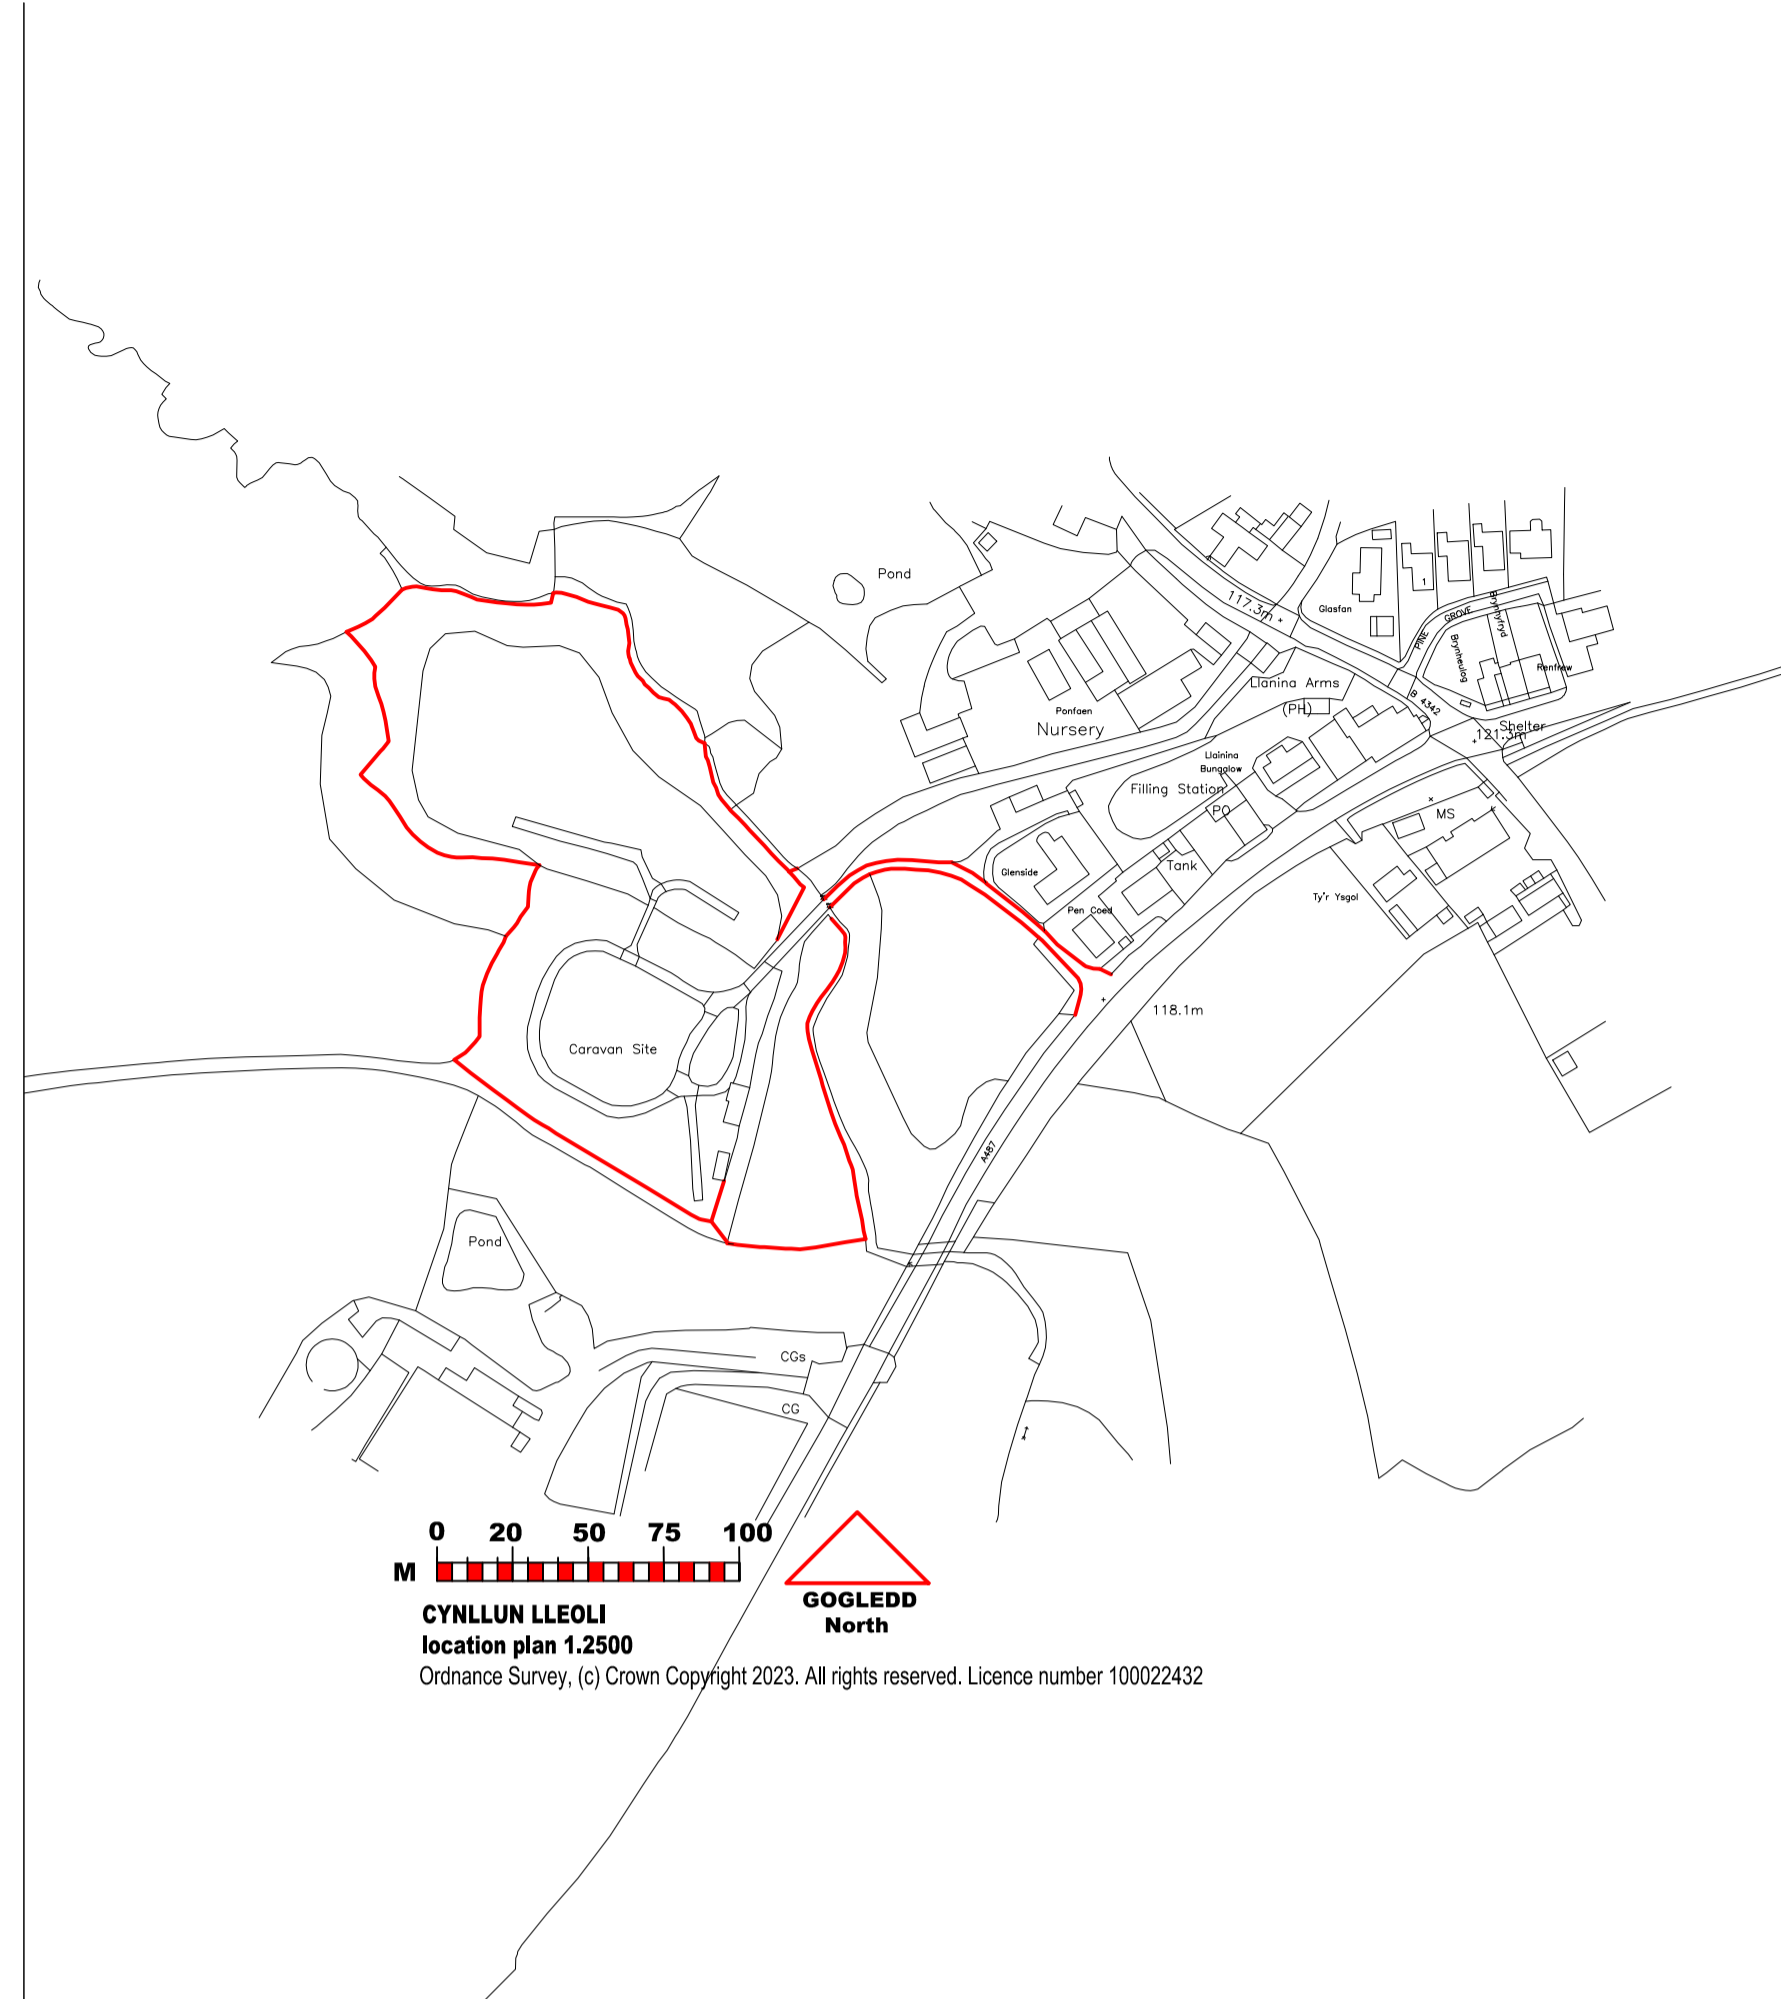

0 20 50 75 100
M
CYNLLUN LLEOLI
location plan 1.2500
Ordnance Survey, (c) Crown Copyright 2023. All rights reserved. Licence number 100022432

GOGLEDD
North

project: **Llanina Caravan Park,**
Llanarth,
New Quay,
SA47 0NP

ref: **CYNLLUN MESUR**
drawing
cynllun safle
site plan

ref: **621/01**

date: various @ A1
date: Jan 2024
by: **byron**